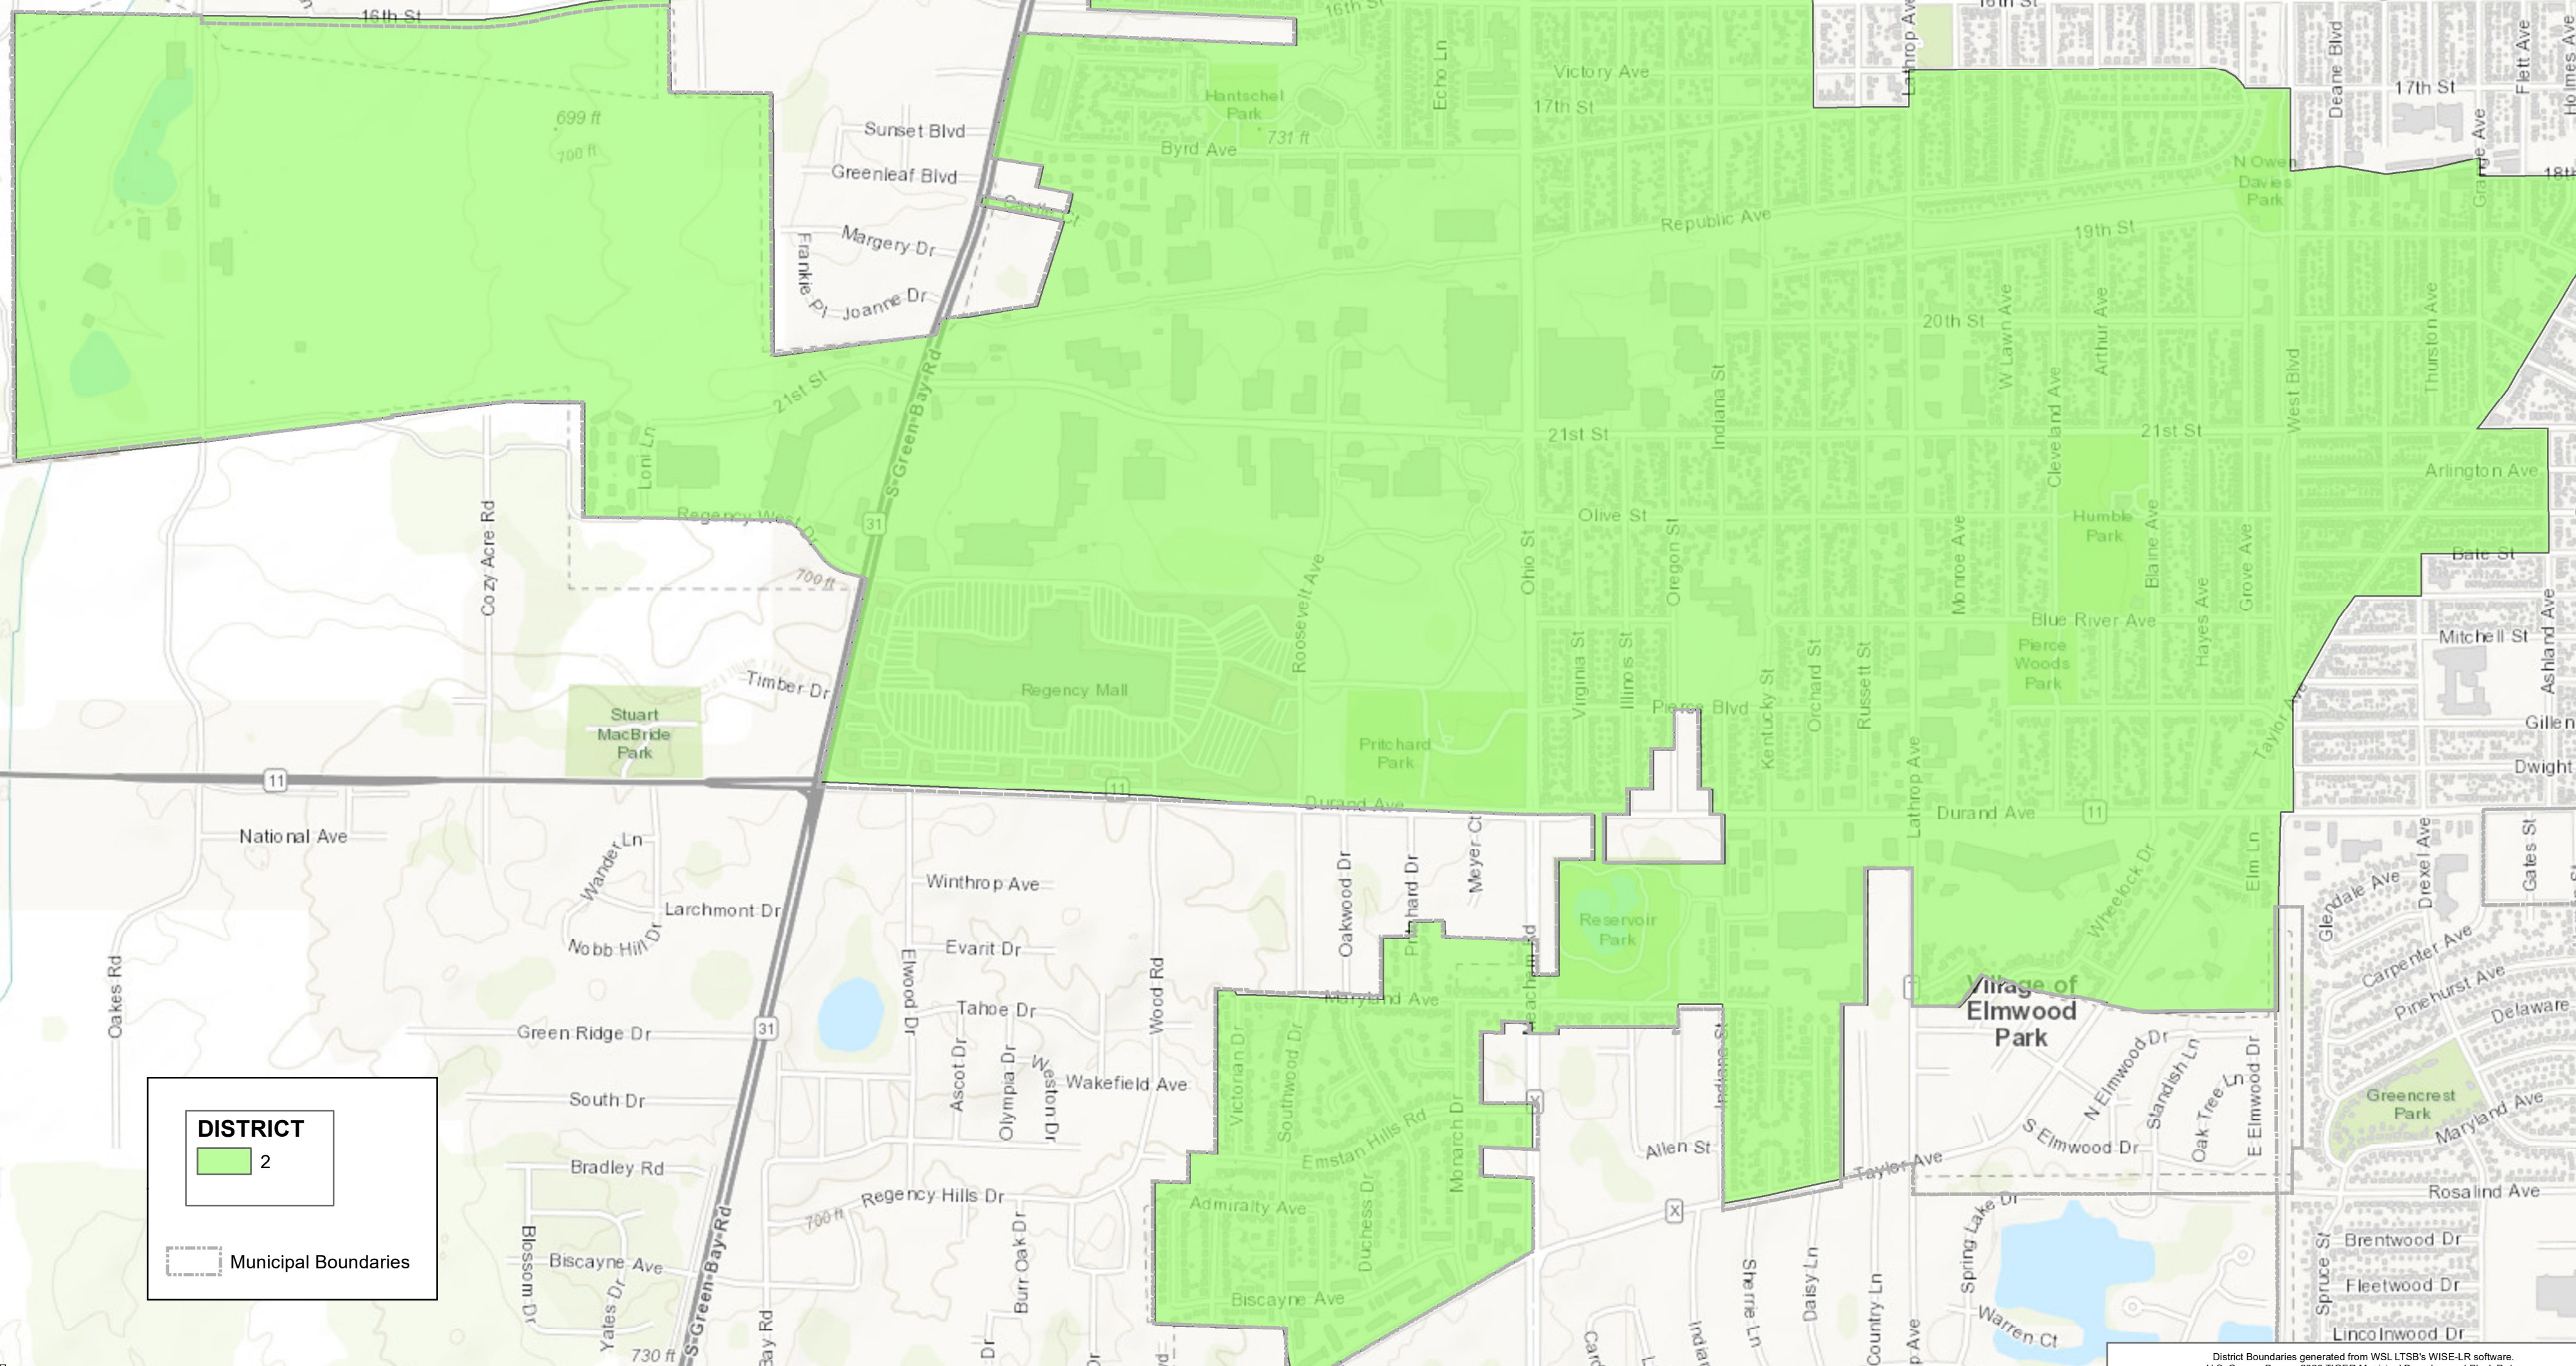

RACINE UNIFIED SCHOOL DISTRICT DISTRICT 2

DISTRICT
2

Municipal Boundaries